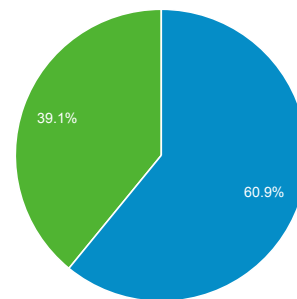

Events

Custom Dec 1 - Dec 31, 2019

All Users Add comparison

Event count by Event name over time

Event count and Total users by Event name

Search... Rows per page: 10 Go to: 1 1-10 of 13

Event name	Event count	Total users	New users	Event count per user	Total revenue
Totals	2,741,374 100% of total	10,180 100% of total	1,017 100% of total	273.973 Avg 0%	\$432.14 100% of total
1 screen_view	1,331,764	10,037	0	132.685	\$0.00
2 user_engagement	1,018,435	10,006	0	101.782	\$0.00
3 session_start	209,222	9,804	0	21.34	\$0.00
4 SPLASH_AD	168,815	7,380	0	22.875	\$0.00
5 SWIPE_AD	6,639	1,686	0	3.938	\$0.00
6 os_update	3,737	3,455	0	1.082	\$0.00
7 app_exception	1,066	420	0	2.538	\$0.00
8 first_open	1,017	1,011	1,017	1.006	\$0.00
9 app_update	277	275	0	1.007	\$0.00
10 app_remove	253	252	0	1.004	\$0.00

Audience Overview

Dec 1, 2019 - Dec 31, 2019

All Users
100.00% Users

Overview

Users
451,053

New Users
322,632

Sessions
1,787,420

Number of Sessions per User
3.96

Pageviews
6,246,790

Pages / Session
3.49

Avg. Session Duration
00:05:24

Bounce Rate
43.99%

■ New Visitor ■ Returning Visitor

Language	Users	% Users
1. el-gr	136,402	29.21%
2. en-us	129,589	27.75%
3. el	87,220	18.68%
4. en-gb	50,297	10.77%
5. el-cy	48,389	10.36%
6. en-cy	7,810	1.67%
7. el-gb	1,105	0.24%
8. en	866	0.19%
9. en-au	559	0.12%
10. de-de	555	0.12%