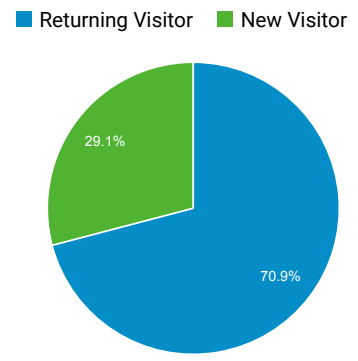

Audience Overview

All Users
100.00% Sessions

Dec 1, 2019 - Dec 31, 2019

Overview

Sessions 151,332	Users 59,002	Pageviews 813,470
Pages / Session 5.38	Avg. Session Duration 00:11:36	Bounce Rate 60.51%
% New Sessions 29.02%		

Language	Sessions	% Sessions
1. en-us	84,594	55.90%
2. el-gr	30,688	20.28%
3. en-gb	22,271	14.72%
4. el	5,119	3.38%
5. el-cy	4,055	2.68%
6. en	931	0.62%
7. en-cy	700	0.46%
8. en-au	466	0.31%
9. de-de	386	0.26%
10. fr-fr	279	0.18%