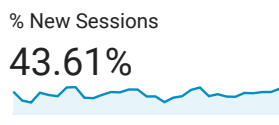

Audience Overview

Dec 1, 2019 - Dec 31, 2019

All Users
100.00% Sessions

Overview