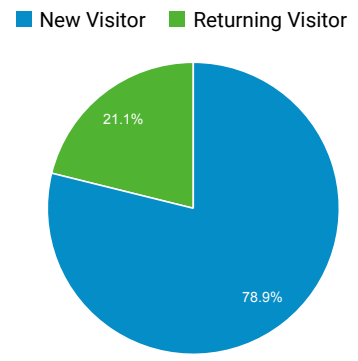

Audience Overview

 **All Users**
100.00% Users

Dec 1, 2019 - Dec 31, 2019

Overview

Users 28,642	New Users 25,514	Sessions 42,199
Number of Sessions per User 1.47	Pageviews 135,191	Pages / Session 3.20
Avg. Session Duration 00:02:02	Bounce Rate 69.49%	