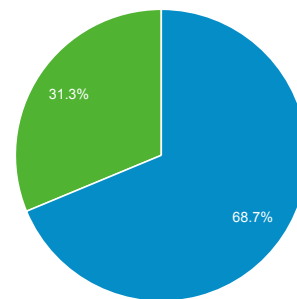

Overview

Sessions
459,472

Users
182,708

Pageviews
2,097,139

Pages / Session
4.56

Avg. Session Duration
00:09:03

Bounce Rate
50.89%

% New Sessions
31.21%

■ Returning Visitor ■ New Visitor

Language	Sessions	% Sessions
1. en-us	192,510	41.90%
2. en-gb	103,839	22.60%
3. el-gr	87,910	19.13%
4. el	31,641	6.89%
5. el-cy	23,406	5.09%
6. en-cy	6,413	1.40%
7. en-au	1,977	0.43%
8. en	1,748	0.38%
9. fr-fr	969	0.21%
10. ru-ru	926	0.20%