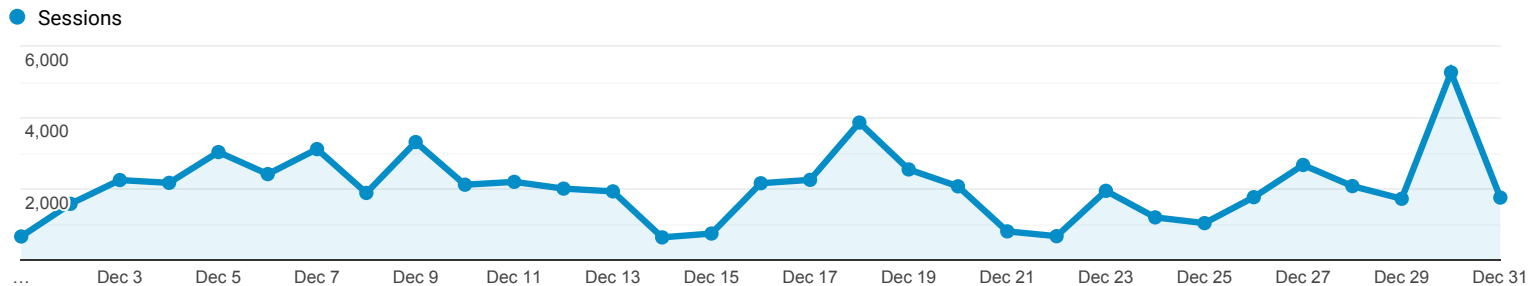

Audience Overview

Dec 1, 2019 - Dec 31, 2019

All Users
100.00% Sessions

Overview

Returning Visitor (Blue) New Visitor (Green)