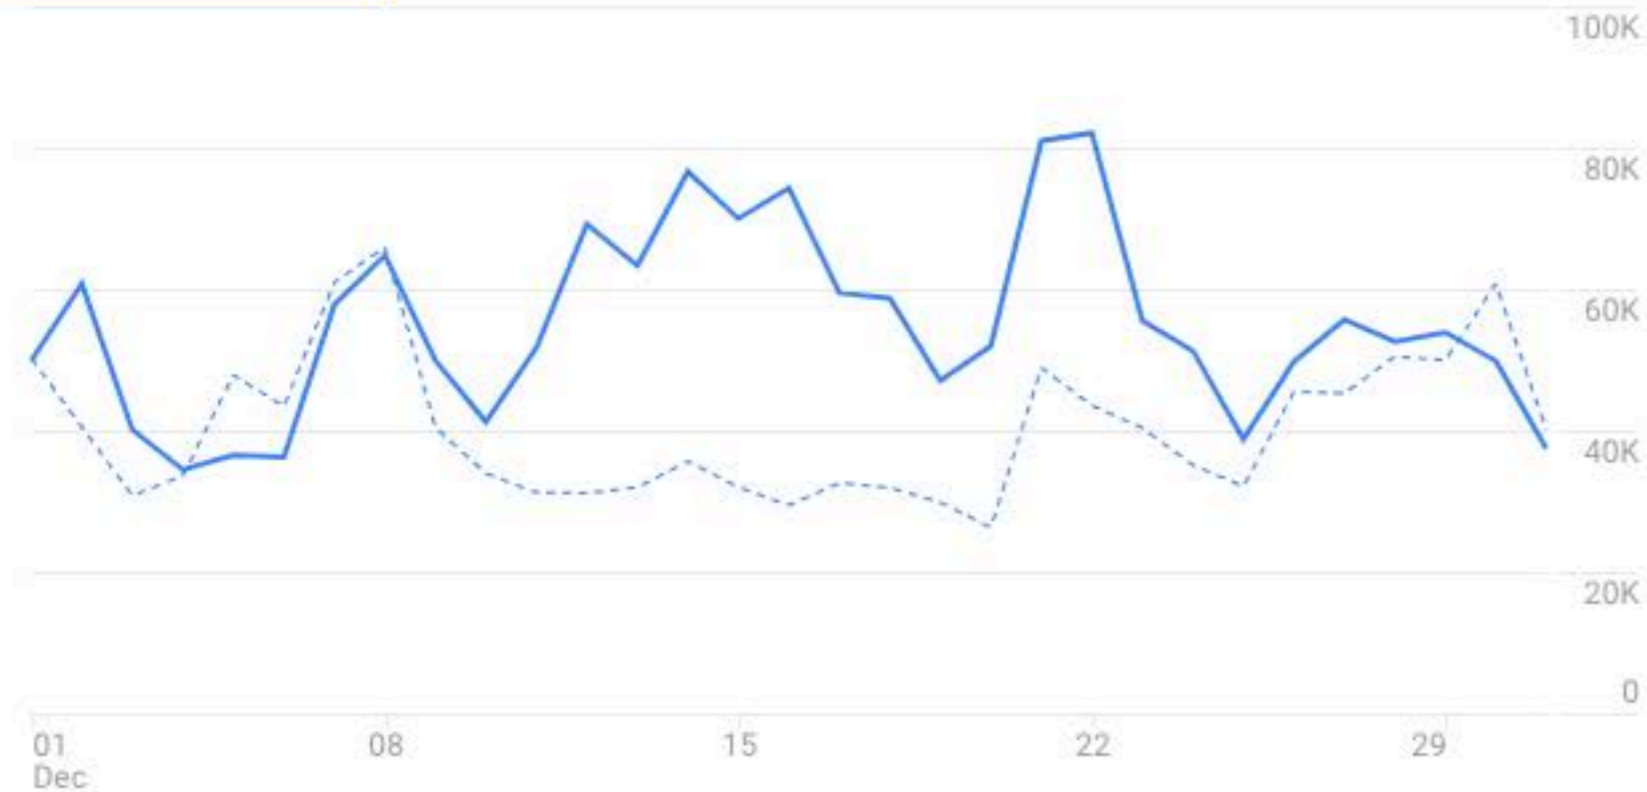

Events

screen_view ▾

Add Filter +

Audience name = All Users ✕

Dec 1, 2019 - Dec 31, 2019 ▾

→ Compared to Nov 3, 2019 - Dec 3, 2019

Event count
1.7M

Users ⓘ
5.4K

Count per user ⓘ
316

Value ⓘ
0

Events in the last 30 minutes

1,096

Parameter name firebase_screen_class ▾

Parameter value	Count	%
<u>MainActivity</u>	341	32%
<u>NewsDetailsActivity</u>	253	24%
<u>LauncherActivity</u>	119	11%
<u>SplashAdve...ntActivity</u>	88	8%
<u>NewsViewController</u>	70	7%
<u>Sports24Pa...Controller</u>	69	7%

[StreamView](#) →