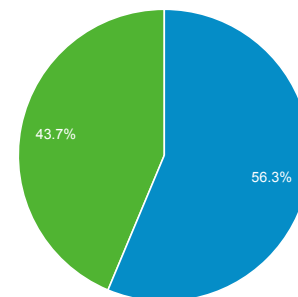

Language	Sessions	% Sessions
1. en-us	84,594	55.90%
2. el-gr	30,688	20.28%
3. en-gb	22,271	14.72%
4. el	5,119	3.38%
5. el-cy	4,055	2.68%
6. en	931	0.62%
7. en-cy	700	0.46%
8. en-au	466	0.31%
9. de-de	386	0.26%
10. fr-fr	279	0.18%

Audience Overview

Dec 1, 2019 - Dec 31, 2019

All Users
100.00% Sessions

Overview

Returning Visitor (Blue) New Visitor (Green)

Language	Sessions	% Sessions
1. en-gb	29,462	46.10%
2. en-us	24,556	38.42%
3. el-gr	1,268	1.98%
4. en-cy	951	1.49%
5. en-au	768	1.20%
6. tr-tr	744	1.16%
7. ru-ru	568	0.89%
8. pl-pl	429	0.67%
9. ro-ro	370	0.58%
10. en	326	0.51%