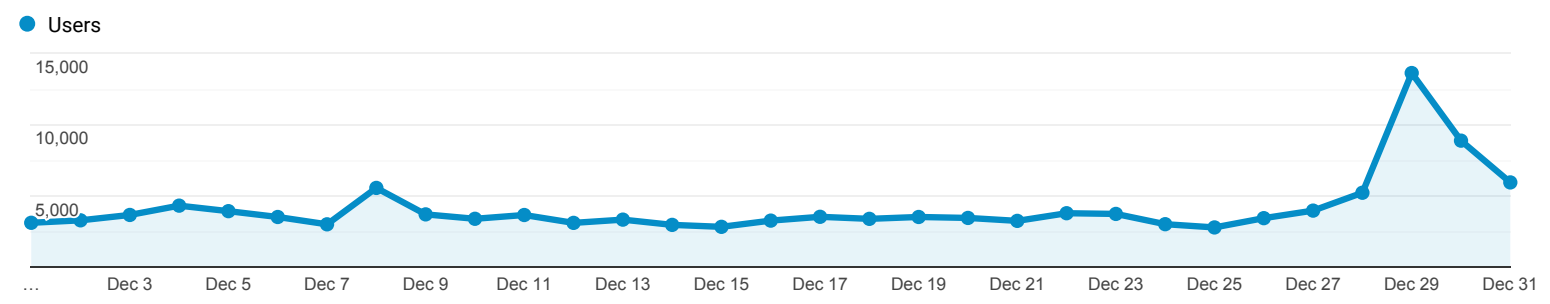

Events

Custom Dec 1 - Dec 31, 2019

All Users Add comparison

Event count by Event name over time

Event count and Total users by Event name

Search... Rows per page: 10 Go to: 1 1-10 of 13

Event name	Event count	Total users	New users	Event count per user	Total revenue
Totals	2,741,374 100% of total	10,180 100% of total	1,017 100% of total	273.973 Avg 0%	\$432.14 100% of total
1 screen_view	1,331,764	10,037	0	132.685	\$0.00
2 user_engagement	1,018,435	10,006	0	101.782	\$0.00
3 session_start	209,222	9,804	0	21.34	\$0.00
4 SPLASH_AD	168,815	7,380	0	22.875	\$0.00
5 SWIPE_AD	6,639	1,686	0	3.938	\$0.00
6 os_update	3,737	3,455	0	1.082	\$0.00
7 app_exception	1,066	420	0	2.538	\$0.00
8 first_open	1,017	1,011	1,017	1.006	\$0.00
9 app_update	277	275	0	1.007	\$0.00
10 app_remove	253	252	0	1.004	\$0.00

Events

screen_view ▾

Add Filter +

Audience name = All Users ✕

Dec 1, 2019 - Dec 31, 2019 ▾

→ Compared to Nov 3, 2019 - Dec 3, 2019

Event count
1.7M

Users ⓘ
5.4K

Count per user ⓘ
316

Value ⓘ
0

Events in the last 30 minutes

1,096

Parameter name firebase_screen_class ▾

Parameter value	Count	%
<u>MainActivity</u>	341	32%
<u>NewsDetailsActivity</u>	253	24%
<u>LauncherActivity</u>	119	11%
<u>SplashAdve...ntActivity</u>	88	8%
<u>NewsViewController</u>	70	7%
<u>Sports24Pa...Controller</u>	69	7%

[StreamView](#) →

Audience Overview

All Users
100.00% Users

Dec 1, 2019 - Dec 31, 2019

Overview

Users 97,024	New Users 81,346	Sessions 163,603
Number of Sessions per User 1.69	Pageviews 423,773	Pages / Session 2.59
Avg. Session Duration 00:03:52	Bounce Rate 71.22%	