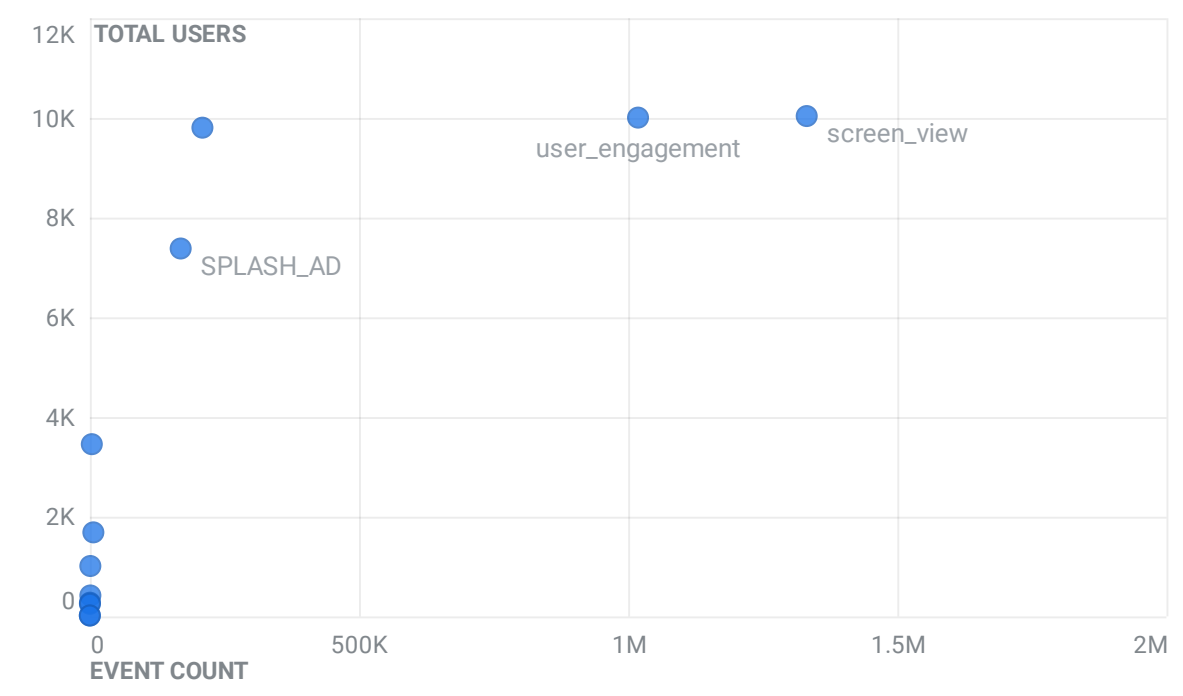

Overview

Sessions
459,472

Users
182,708

Pageviews
2,097,139

Pages / Session
4.56

Avg. Session Duration
00:09:03

Bounce Rate
50.89%

% New Sessions
31.21%

Events

Custom Dec 1 - Dec 31, 2019

All Users Add comparison

Event count by Event name over time

Event count and Total users by Event name

Search... Rows per page: 10 Go to: 1 1-10 of 13

Event name	Event count	Total users	New users	Event count per user	Total revenue
Totals	2,741,374 100% of total	10,180 100% of total	1,017 100% of total	273.973 Avg 0%	\$432.14 100% of total
1 screen_view	1,331,764	10,037	0	132.685	\$0.00
2 user_engagement	1,018,435	10,006	0	101.782	\$0.00
3 session_start	209,222	9,804	0	21.34	\$0.00
4 SPLASH_AD	168,815	7,380	0	22.875	\$0.00
5 SWIPE_AD	6,639	1,686	0	3.938	\$0.00
6 os_update	3,737	3,455	0	1.082	\$0.00
7 app_exception	1,066	420	0	2.538	\$0.00
8 first_open	1,017	1,011	1,017	1.006	\$0.00
9 app_update	277	275	0	1.007	\$0.00
10 app_remove	253	252	0	1.004	\$0.00

Audience Overview

Dec 1, 2019 - Dec 31, 2019

All Users
100.00% Users

Overview

Users
451,053

New Users
322,632

Sessions
1,787,420

Number of Sessions per User
3.96