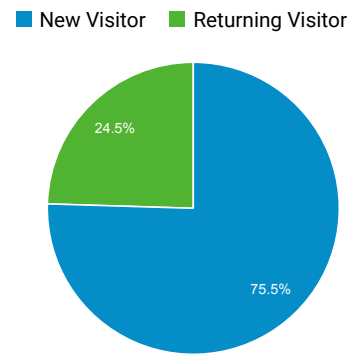

[StreamView](#) →

Audience Overview

All Users
100.00% Users

Dec 1, 2019 - Dec 31, 2019

Overview

Users 97,024	New Users 81,346	Sessions 163,603
Number of Sessions per User 1.69	Pageviews 423,773	Pages / Session 2.59
Avg. Session Duration 00:03:52	Bounce Rate 71.22%	