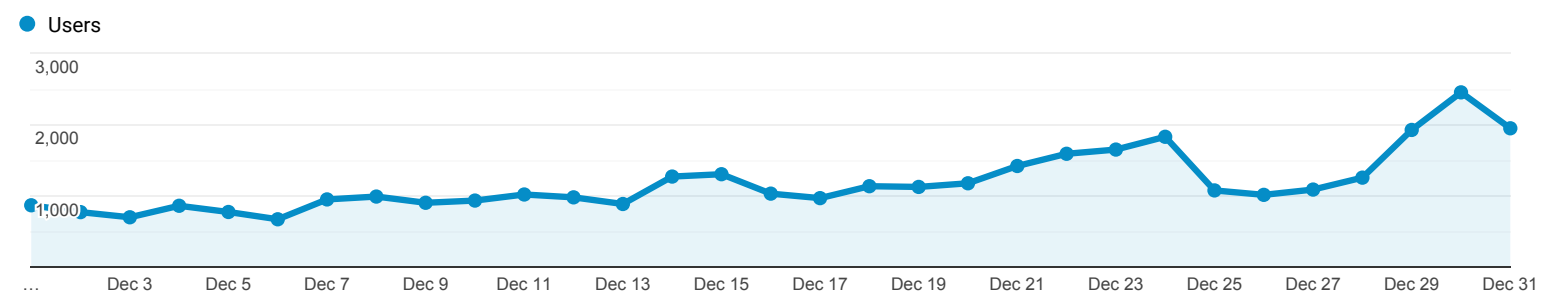

Events

screen_view ▾

Add Filter +

Audience name = All Users ✕

Dec 1, 2019 - Dec 31, 2019 ▾

→ Compared to Nov 3, 2019 - Dec 3, 2019

Event count
1.7M

Users ⓘ
5.4K

Count per user ⓘ
316

Value ⓘ
0

Events in the last 30 minutes

1,096

Parameter name firebase_screen_class ▾

Parameter value	Count	%
<u>MainActivity</u>	341	32%
<u>NewsDetailsActivity</u>	253	24%
<u>LauncherActivity</u>	119	11%
<u>SplashAdve...ntActivity</u>	88	8%
<u>NewsViewController</u>	70	7%
<u>Sports24Pa...Controller</u>	69	7%

[StreamView](#) →

Audience Overview

All Users
100.00% Users

Dec 1, 2019 - Dec 31, 2019

Overview

Users 97,024	New Users 81,346	Sessions 163,603
Number of Sessions per User 1.69	Pageviews 423,773	Pages / Session 2.59
Avg. Session Duration 00:03:52	Bounce Rate 71.22%	

Audience Overview

 **All Users**
100.00% Users

Dec 1, 2019 - Dec 31, 2019

Overview

Users 28,642	New Users 25,514	Sessions 42,199
Number of Sessions per User 1.47	Pageviews 135,191	Pages / Session 3.20
Avg. Session Duration 00:02:02	Bounce Rate 69.49%	