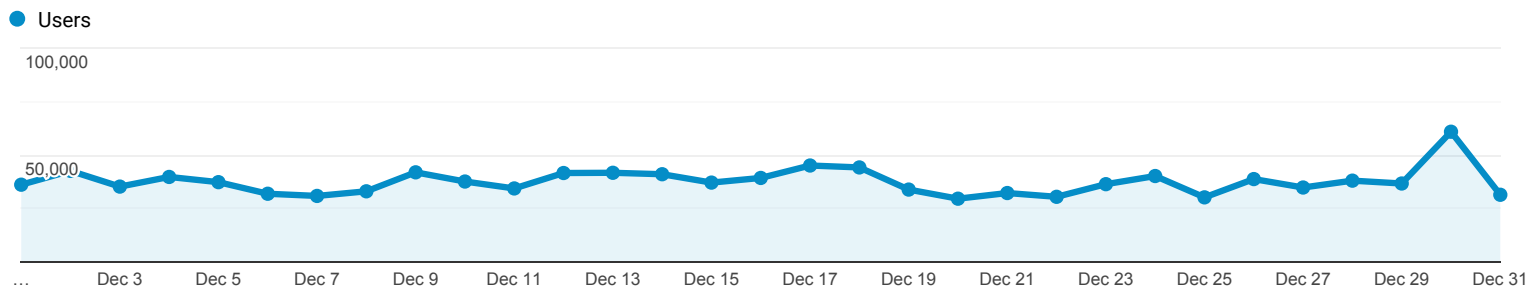

Overview

Sessions
459,472

Users
182,708

Pageviews
2,097,139

Pages / Session
4.56

Avg. Session Duration
00:09:03

Bounce Rate
50.89%

% New Sessions
31.21%

Events

Custom Dec 1 - Dec 31, 2019

All Users Add comparison

Event count by Event name over time

Event count and Total users by Event name

Search... Rows per page: 10 Go to: 1 1-10 of 13

Event name	Event count	Total users	New users	Event count per user	Total revenue
Totals	2,741,374 100% of total	10,180 100% of total	1,017 100% of total	273.973 Avg 0%	\$432.14 100% of total
1 screen_view	1,331,764	10,037	0	132.685	\$0.00
2 user_engagement	1,018,435	10,006	0	101.782	\$0.00
3 session_start	209,222	9,804	0	21.34	\$0.00
4 SPLASH_AD	168,815	7,380	0	22.875	\$0.00
5 SWIPE_AD	6,639	1,686	0	3.938	\$0.00
6 os_update	3,737	3,455	0	1.082	\$0.00
7 app_exception	1,066	420	0	2.538	\$0.00
8 first_open	1,017	1,011	1,017	1.006	\$0.00
9 app_update	277	275	0	1.007	\$0.00
10 app_remove	253	252	0	1.004	\$0.00

Audience Overview

Dec 1, 2019 - Dec 31, 2019

All Users
100.00% Users

Overview

Users
451,053

New Users
322,632

Sessions
1,787,420

Number of Sessions per User
3.96