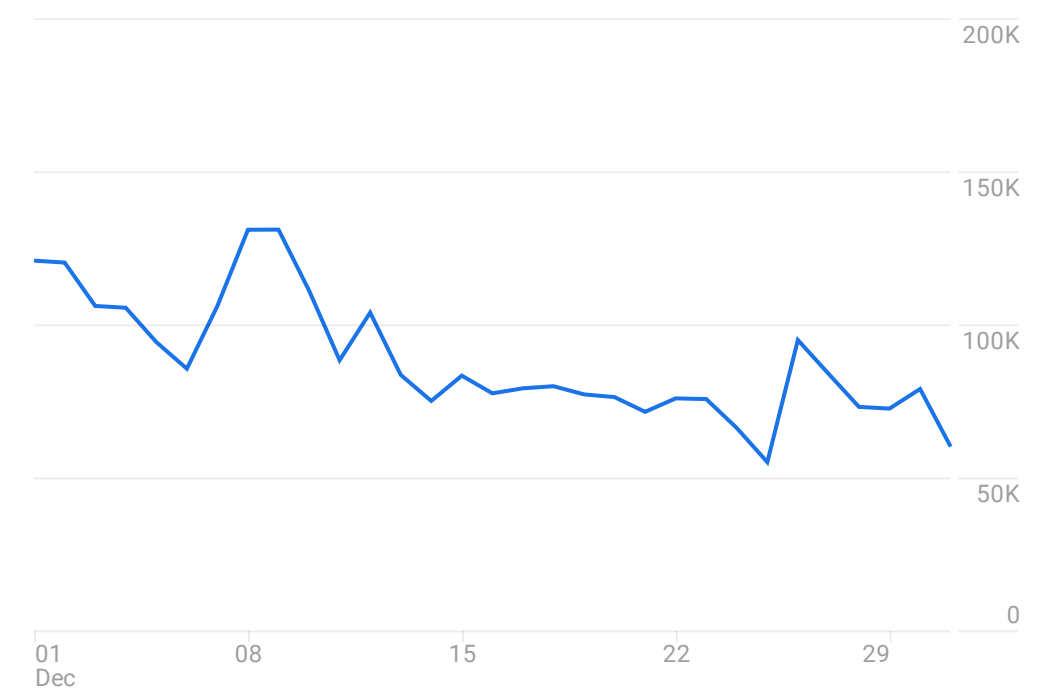

Overview

Sessions
459,472

Users
182,708

Pageviews
2,097,139

Pages / Session
4.56

Avg. Session Duration
00:09:03

Bounce Rate
50.89%

% New Sessions
31.21%

Events

Custom Dec 1 - Dec 31, 2019

All Users Add comparison

Event count by Event name over time

Event count and Total users by Event name

Search... Rows per page: 10 Go to: 1 1-10 of 13

Event name	Event count	Total users	New users	Event count per user	Total revenue
Totals	2,741,374 100% of total	10,180 100% of total	1,017 100% of total	273.973 Avg 0%	\$432.14 100% of total
1 screen_view	1,331,764	10,037	0	132.685	\$0.00
2 user_engagement	1,018,435	10,006	0	101.782	\$0.00
3 session_start	209,222	9,804	0	21.34	\$0.00
4 SPLASH_AD	168,815	7,380	0	22.875	\$0.00
5 SWIPE_AD	6,639	1,686	0	3.938	\$0.00
6 os_update	3,737	3,455	0	1.082	\$0.00
7 app_exception	1,066	420	0	2.538	\$0.00
8 first_open	1,017	1,011	1,017	1.006	\$0.00
9 app_update	277	275	0	1.007	\$0.00
10 app_remove	253	252	0	1.004	\$0.00

Audience Overview

Dec 1, 2019 - Dec 31, 2019

All Users
100.00% Users

Overview

Users
451,053

New Users
322,632

Sessions
1,787,420

Number of Sessions per User
3.96